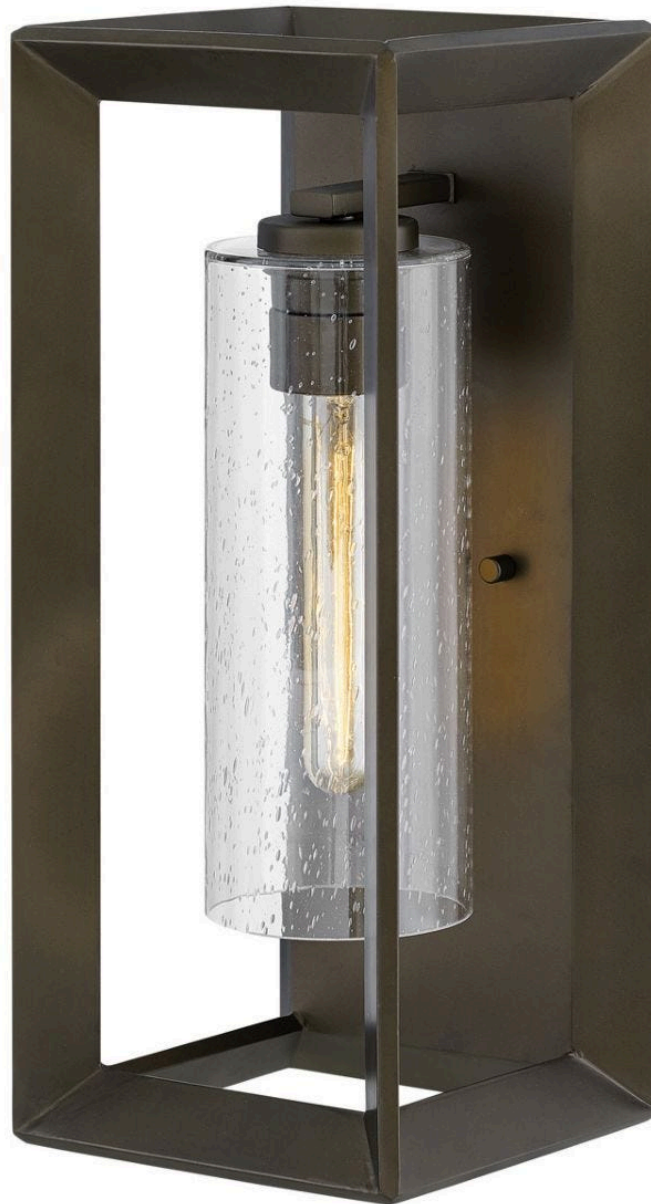

**OPEN AIR™**  
collection

## RHODES

MEDIUM WALL MOUNT SCONCE

**29302WB**

Rhodes exudes warmth and a handsome appeal with a clean transitional design and generous proportions. Perfectly suited for either exterior or interior spaces, the Warm Bronze finish and clear seedy glass perfectly complement the robust framework. Vintage-inspired filament bulbs are recommended to complement these designs.

**FINISH:** Warm Bronze

**GLASS:** Clear Seedy

**WIDTH:** 7"

**HEIGHT:** 16.8"

**LIGHT SOURCE:** Socket

**WATTAGE:** 1-100w Med.