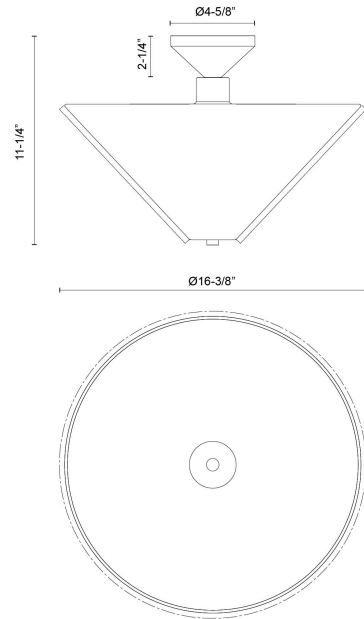

Bridgette 16-in Semi-Flush Mount

Model	Bulbs (not included)	Wattage (or equivalent)
SF497016 SF497016BGFW SF497016BGRA SF497016BGWL SF497016MBFW SF497016MBRA SF497016MBWL	1 x E26	60W

Introducing the Bridgette collection, where simplicity meets creativity in lighting! These fixtures feature striking triangular silhouettes and come in a variety of shades, so you can choose the perfect one to match your style. They'll add a pop of color and personality to any room.

SPECIFICATION DETAILS

Fixture Dimensions	D16-3/8" x H11-1/4"
Canopy Dimensions	D4-5/8" x H2-1/4"
Location	Dry
Diffuser Details	White Acrylic Diffuser
Illumination Direction	Up/Down
Light Source/Life	Socket
Material	Steel, Linen
Shade Details	Pleated Linen Shade (BGFW) Rattan Shade (BGRA) Linen Shade (BGWL) Pleated Linen Shade (MBFW) Rattan Shade (MBRA) Linen Shade (MBWL)
Compliance	UL Certified: Yes