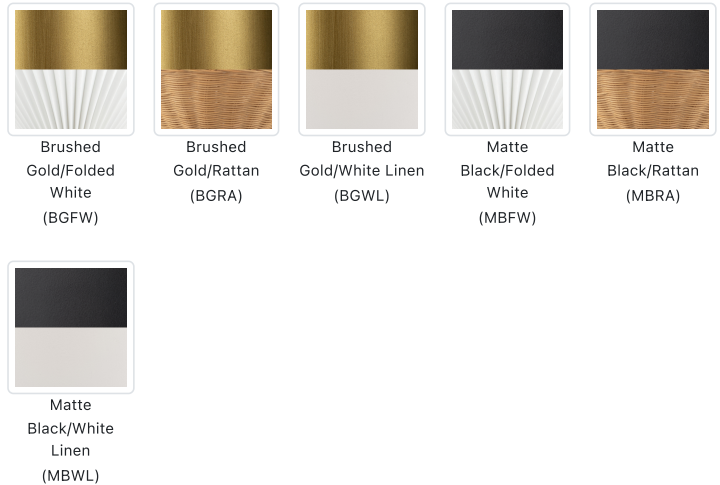

FINISHES

WWW.KUZCOLIGHTING.COM

USA: 3035 E. LONE MOUNTAIN ROAD - LAS VEGAS, NV 89081

CANADA: 19054 28TH AVENUE - SURREY, BC V3Z 6M3