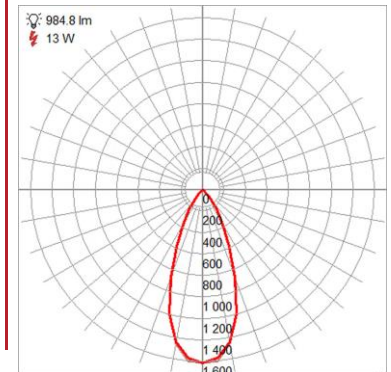

IES FILE

In addition to Access Lighting's purchase and warranty terms and conditions, by signing below or placing an order, you agree that you are authorized to bind the entity placing any order and acknowledge the following: All of sizes and measurements are approximate and all images are for illustrative purposes only. In the event of an inconsistency, the "Product Measurements" section controls. There also may be slight differences in the colors and designs compared to the displayed and printed images.

Signature: _____

Print Name _____ Date: _____

Toll Free 800-828-5483 www.AccessLighting.com

301 Piedmont Grove Park, Suite A, Greenville, SC 29611

** NOTE: All measurements are rounded up to the 1/4 inch. There is no warranty on any replaceable bulbs, even if included with the fixture.

Copyright Access Lighting Corp. All information is subject to change without notice.

5/21/2024

50011LEDD-BL_CLR-120V.pdf