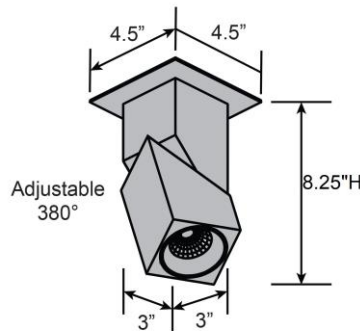

Stock Code: **50011LEDD-BL/CLR-120V**

Collection: Transformer

PRODUCT INFORMATION

Base: 50011 Parent: 50011LEDD
Mounting Type: Ceiling UPC: 641594253412
Finish: Black
Diffuser: Clear

PRODUCT MEASUREMENTS

FIXTURE**	BACKPLATE / CANOPY**
Length: 3"	Length 4.5"
Width: 3"	Width: 4.5"
Diameter	Diameter:
Height: 8.25"	Height: 0.5"
Extension:	
Overall Height:	

TECHNICAL SPECIFICATIONS

SPECIFICATIONS

Frame Material: Aluminum
Diffuser Material: Glass
Lamping Type: SSL (Dedicated LED) Jbox: Standard
Lamping Base: SSL Lamp Wattage: 11 W
Lamp Quantity: 1 Total Wattage: 11 W
Voltage: 120v Lamps Included: Yes

QUALIFICATIONS

Location Rating Damp
Certification: UL (US/Canada) Listed
ADA Compliant: No Energy Star: No
JA8 Compliant: Yes Emergency Lighting: No
Marine Grade Finish: No
Warranty**: 5 Year

PHOTOMETRICS

Dimmable: Yes Nominal Lumens: 1200 Lm
CRI: 90 Delivered Lumens: 95 Lm
CCT: 3000K
Recommended Dimmers:

ADDITIONAL NOTES

Optional Color Temperature 100 Piece Minimum Order Quantity;
Custom Finish 100 Piece Minimum Order Quantity

Project Name: _____

Location: _____

Type: _____

Quantity: _____

Notes: _____

LINE DRAWING

IES FILE

In addition to Access Lighting's purchase and warranty terms and conditions, by signing below or placing an order, you agree that you are authorized to bind the entity placing any order and acknowledge the following: All of sizes and measurements are approximate and all images are for illustrative purposes only. In the event of an inconsistency, the "Product Measurements" section controls. There also may be slight differences in the colors and designs compared to the displayed and printed images.

Signature: _____

Print Name _____ Date: _____

Toll Free 800-828-5483 www.AccessLighting.com