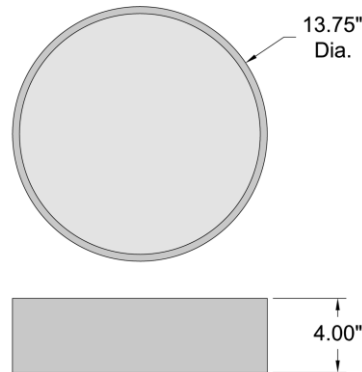

FIXTURE**	BACKPLATE / CANOPY**
Length:	Length
Width:	Width:
Diameter 13.75"	Diameter: 13.75"
Height: 4"	Height:
Extension:	
Overall Height:	

TECHNICAL SPECIFICATIONS

SPECIFICATIONS

Frame Material: Steel
Diffuser Material: Acrylic
Lamping Type: E-26 (Replaceable LED Jbox: Standard
Lamping Base: E-26 Lamp Wattage: 9 W
Lamp Quantity: 2 Total Wattage: 18 W
Voltage: 120v Lamps Included: Yes

Dimmable: Yes Nominal Lumens: 1600 Lm
CRI: 90 Delivered Lumens: N/A
CCT: 3000K
Recommended Dimmers:

ADDITIONAL NOTES

Custom Finish 100 Piece Minimum Order Quantity

Project Name: _____

Location: _____

Type: _____

Quantity: _____

Notes:

LINE DRAWING

IES FILE

In addition to Access Lighting's purchase and warranty terms and conditions, by signing below or placing an order, you agree that you are authorized to bind the entity placing any order and acknowledge the following: All of sizes and measurements are approximate and all images are for illustrative purposes only. In the event of an inconsistency, the "Product Measurements" section controls. There also may be slight differences in the colors and designs compared to the displayed and printed images.