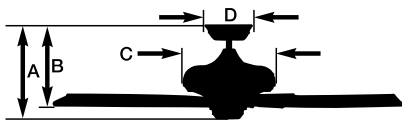

Product Dimensions & Weight

- A. Total Fan Height: **9.5"/13.3"**
- B. Bottom of Blade to Ceiling: **8.1"x 11.9"**
- C. Width of Housing: **7.3"**
- D. Width of Canopy: **5.1"**
- Motor Size (mm): **153 x 10**
- Product Weight: **10.60** LBS

Included