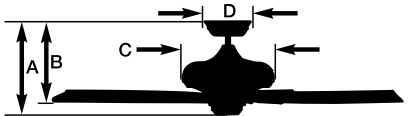

### Product Dimensions & Weight

- A. Total Fan Height: **14.4"**
- B. Bottom of Blade to Ceiling: **12.5"**
- C. Width of Housing: **8.4"**
- D. Width of Canopy: **6.4"**
- Motor Size (mm): **165 DC**
- Product Weight: **32 LBS**