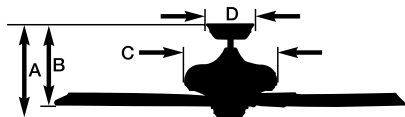

SHIPPING SPECIFICATIONS: Carton Weight: **21.00 LBS** | Length: **23.00"** | Width: **14.75"** | Depth: **11.00"**

Product Dimensions & Weight

- A. Total Fan Height: **14.8"/18.5"**
- B. Bottom of Blade to Ceiling: **8.3"/11.5"**
- C. Width of Housing: **11.5"**
- D. Width of Canopy: **5.2"**
- Motor Size (mm): **153 x 15**
- Product Weight: **19 LBS**