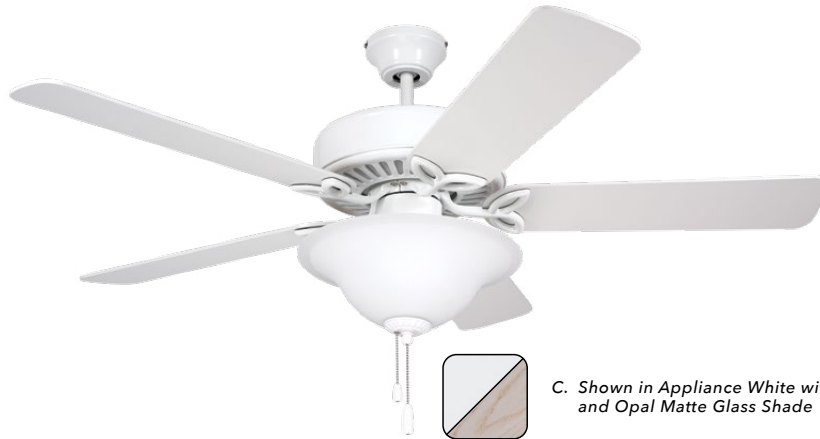

kathy ireland®
HOME

by

LUMINANCEBRANDS™

REVERSIBLE BLADES

DUAL-MOUNT

A. Shown in Brushed Steel with Dark Cherry Blades and Opal Matte Glass Shade

Pro Series™ CF712

MODEL FEATURES

- 50" Blade Span
- 5 Reversible Blades
- Dual-Mount
- No-Light Option
- Light Fixture Uses (3) 9-Watt LED Bulbs Included
- Precision-Lock™ Blade Arms with Pre-Attached Screws
- 4.5" Downrod
- Adaptable up to 3' Downrod

Energy information listed above is a weighted average of High and Low speeds tested with the close to the ceiling installation method.

PRO SERIES

B. Shown in Oil Rubbed Bronze with Dark Cherry Blades and Opal Matte Glass Shade

C. Shown in Appliance White with Appliance White Blades and Opal Matte Glass Shade

A. **PRO SERIES – BRUSHED STEEL**
CF712BS - Dark Cherry/Mahogany Blades, Opal Matte Glass Shade

B. **PRO SERIES – OIL RUBBED BRONZE**
CF712WORB - Dark Cherry/Medium Oak Blades, Opal Matte Glass Shade