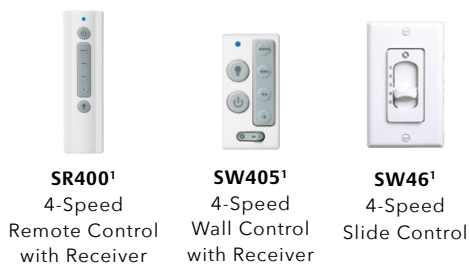

Optional Controls