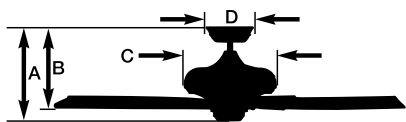

Product Dimensions & Weight

- A. Total Fan Height: **14.9"**
  - B. Bottom of Blade to Ceiling: **12.0"**
  - C. Width of Housing: **9.6"**
  - D. Width of Canopy: **6.5"**
2. Motor Size (mm): **153 x 18**
   Product Weight: **18.3 LBS**

Included

6-Speed
Remote Control
with Receiver

Optional Controls

SR650
6-Speed
2-in-1
Remote Control

SW605
6-Speed
Wall Control