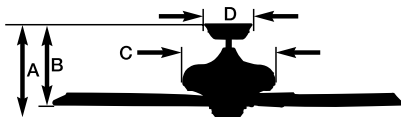

Product Dimensions & Weight

- A. Total Fan Height: **14.5"**
- B. Bottom of Blade to Ceiling: **13.2"**
- C. Width of Housing: **8.7"**
- D. Width of Canopy: **5.8"**
- Motor Size (mm): **172 x 20**
- Product Weight: **25 LBS**

Included

SR400¹
4-Speed
Remote Control
with Receiver

Optional Control

SW406
4-Speed
Wall Control

¹ Controls recommended for indoor use only.