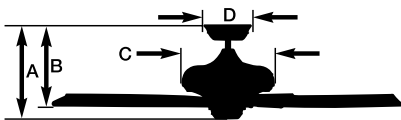

Product Dimensions & Weight

- A. Total Fan Height: **12.6"**
- B. Bottom of Blade to Ceiling: **10.0"**
- C. Width of Housing: **9.6"**
- D. Width of Canopy: **9.9"**
- Motor Size (mm): **153 x 18**
- Product Weight: **19.4 LBS**

Included

6-Speed¹
Remote Control
with Receiver

Optional Controls

SR650¹
6-Speed
2-in-1
Remote Control

SW605¹
6-Speed
Wall Control

¹Controls are rated for indoor use only.