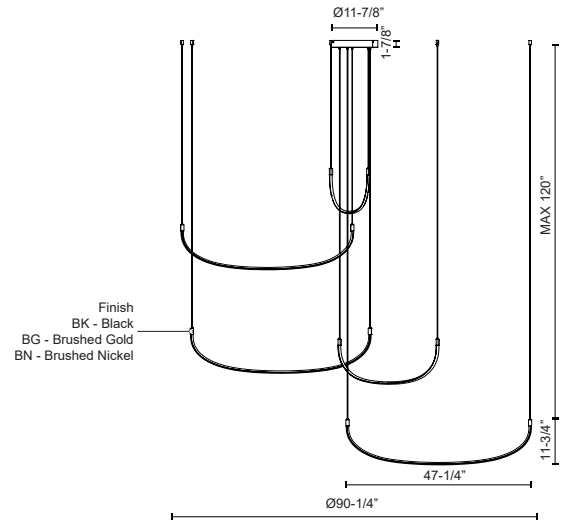

### SPECIFICATION DETAILS

<b>Fixture Dimensions</b>	D90-1/4" x H11-3/4"
<b>Light Source</b>	LED with DC Driver
<b>Wattage</b>	118W
<b>Total Lumens</b>	10400lm
<b>Delivered Lumens</b>	BG-7680lm; BK-7386lm; BN-7728lm;
<b>Voltage</b>	120-277V
<b>Color Temperature</b>	3000K
<b>CRI (Ra)</b>	90CRI
<b>Optional Color Temps</b>	2700K - 5000K Available, Minimum Order Quantities Apply
<b>LED Rated Life</b>	50,000 hours
<b>Dimming</b>	100% - 10%, TRIAC or ELV Dimmer (Not Included)
<b>Adjustable</b>	Yes
<b>Wire Length</b>	120" Max
<b>Wire Type</b>	BG - Black Wire; BK - Black Wire; BN-Clear Wire;
<b>Minimum Hang Height</b>	16"
<b>Sloped Ceiling Adaptable</b>	Yes
<b>Diffuser Details</b>	White Silicone Diffuser
<b>Location</b>	Dry
<b>Material</b>	Aluminum + Polymeric Material
<b>CEC Title 24 JA8</b>	Yes, JA8-2022
<b>Canopy Dimensions</b>	D11-7/8" x H1-7/8"
<b>Paint Finish</b>	BG01; BK02; BN01;

### DESCRIPTION

The Talis is a new take on a Kuzco classic. Forged as a simple yet organic "U" shaped bar of illumination, the Talis is minimal and stylish at the same time. When layered in three or five bars of illumination, the Talis creates a unique melody that is sure to be the statement of any space. Adjust each bar to the height and space you like with this versatile collection.