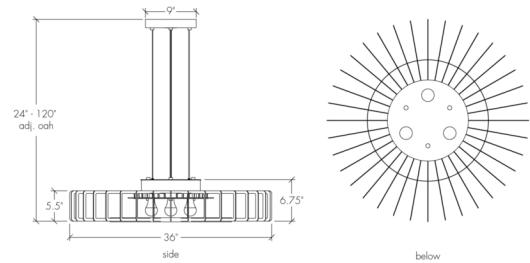

Base Specs

36" dia x 6.75"h x 24" - 120" adj OAH
Cable Hung

Notes

Retro style filament bulb recommended.

Multiple Sizes Available

21472-36 | 36" dia x 6.75"h x 24" - 120" adj OAH
22472-60 | 60" dia x 10.25"h x 24" - 120" adj OAH