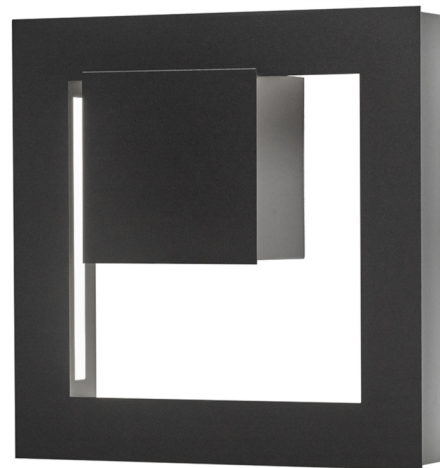

Boks 22478-14

project name:

project location:

specifier name:

specifier location:

quantity:

fixture type:

modifications:

Base Specs

14"h x 14"w x 4"d
Opal Acrylic Internal Diffuser

Multiple Sizes Available

- 22478-14 | 14"h x 14"w x 4"d
- 22478-18 | 18"h x 14"w x 4"d
- 22478-22 | 22"h x 14"w x 4"d

Boks 22478-14

standard finish:

BA - Bronze Age
BK - Black
BP - Black Pearl
CB - Cast Bronze
CH - Chestnut
CR - Chrome
DI - Dark Iron
EB - Empire Bronze
MB - Medieval Bronze
NB - New Brass
SB - Smokey Brass
SP - Satin Pewter
SS - Smoked Silver

lampping:

04: 34.56w Integrated LED, 5832 Initial Lumens, 3000K, 90 CRI, 120V-277V, 0-10V Dimming, UL/cUL Dry/Damp

standard diffuser:

OA - Opal Acrylic