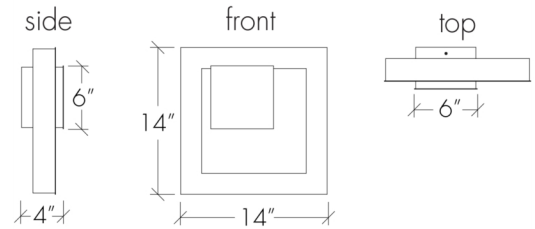

Base Specs

14"h x 14"w x 4"d
Opal Acrylic Internal Diffuser

Multiple Sizes Available

- 22478-14 | 14"h x 14"w x 4"d
- 22478-18 | 18"h x 14"w x 4"d
- 22478-22 | 22"h x 14"w x 4"d

Boks 22478-14

standard finish:

lampping:

04: 34.56w Integrated LED, 5832 Initial Lumens, 3000K, 90 CRI, 120V-277V, 0-10V Dimming, UL/cUL Dry/Damp

standard diffuser:

OA - Opal Acrylic