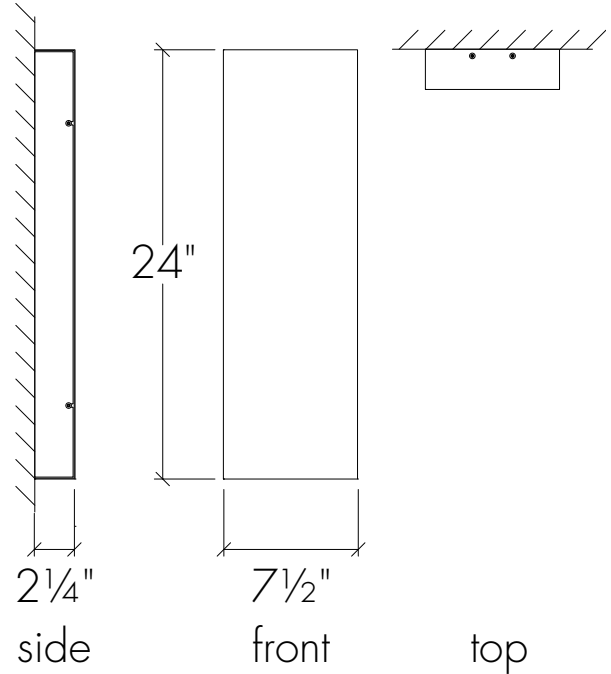

ULTRALIGHTS

STRATA 18393-24

Wet Location Complies with Americans with Disabilities Act

Base Specifications:

24"h x 7.5"w x 2.25"d
 04: LED - 57.2W (Dim w/ 0-10V dim system)
 Opal Acrylic Diffuser
 ADA

Notes:

OA - Opal

- 02: Wet Loc - LED - 33.6W - 4724 Lumens
 - (Dim w/ Std Phase Dim) - 120V
 - (Non-Dim or Dim w/ 0-10V Dim system) Universal
- 04: Dry / Damp LED - 57.2W - 8980 Lumens (Non-Dim or Dim w/ 0-10V Dim system) - Universal