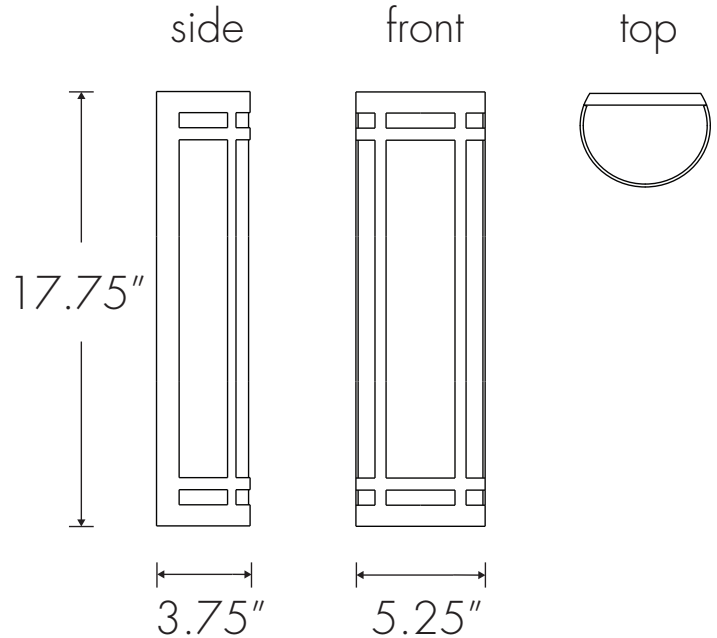

ULTRALIGHTS

CLASSICS 10181

Wet Location Complies with Americans with Disabilities Act

Base Specifications:

17.75"h x 5.25"w x 3.75"d

04: LED - 14W (Dim w/ 0-10V dim system)

Opal Acrylic Diffuser

ADA

Notes:

Horizontal mounting available*

02 / 04 Lamping: Wattage and Lumens - Initial at the source

10181			
MODEL	FINISH	DIFFUSER	LAMPING

*Modifications:

- Top diffuser (LED only)
- Bottom diffuser
- Horizontal mount

- PREMIUM
- RCU - Raw Copper Unfinished

- OA - Opal
- PREMIUM
- CO - Caramel Onyx
- FA - Faux Alabaster
- TS - Tea Stained
- WS - White Swirl

- 02: Wet Loc - LED - 8.4W - 1181 Lumens
 - (Dim w/ Std Phase Dim) - 120V
 - (Non-Dim or Dim w/ 0-10V Dim system) - Universal
- 04: Damp / Dry LED - 14W - 2198 Lumens (Non-Dim or Dim w/ 0-10V Dim system) - Universal
- 10: WRL - 1 x E26 - for LED Retro 20W max (T-10) - 120V