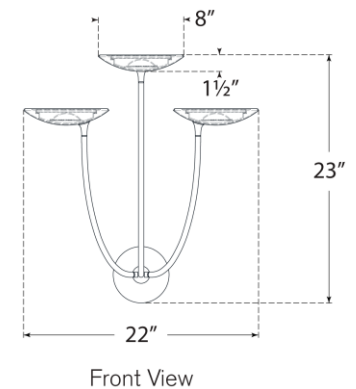

TEAR SHEET

Keira Large Triple Sconce

Item # TOB 2785PN

Designer: Thomas O'Brien

Height: 23"

Width: 22"

Extension: 13.25"

Backplate: 4.75" Round

Finishes: BZ/HAB, HAB, PN, WHT/HAB

Lightsource: Dedicated LED

Wattage: 18w (1500lm)

Weight: 11 Pounds

Top View

Side View

Front View