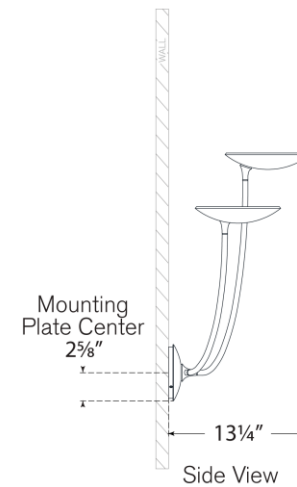

TEAR SHEET

Keira Large Triple Sconce

Item # TOB 2785PN

Designer: Thomas O'Brien

Height: 23"

Width: 22"

Extension: 13.25"

Backplate: 4.75" Round

Finishes: BZ/HAB, HAB, PN, WHT/HAB

Lightsource: Dedicated LED

Wattage: 18w (1500lm)

Weight: 11 Pounds

Top View

Side View

Front View