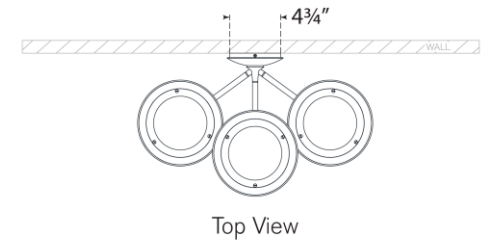

TEAR SHEET

Keira Large Triple Sconce

Item # TOB 2785PN

Designer: Thomas O'Brien

Height: 23"

Width: 22"

Extension: 13.25"

Backplate: 4.75" Round

Finishes: BZ/HAB, HAB, PN, WHT/HAB

Lightsource: Dedicated LED

Wattage: 18w (1500lm)

Weight: 11 Pounds

Top View

Side View

Front View