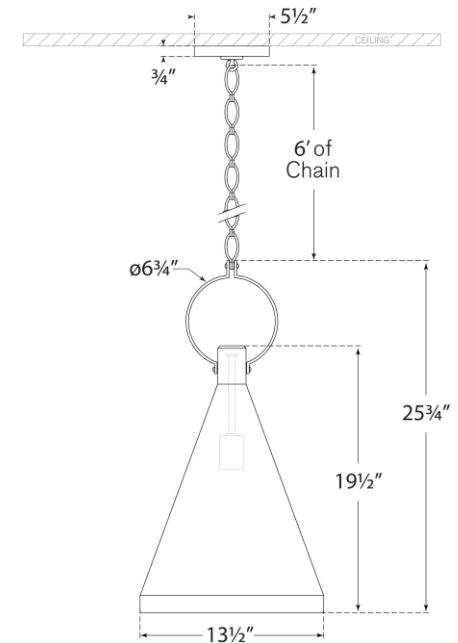

TEAR SHEET

Limoges Medium Tall Pendant

Item # SK 5361NR-AI

Designer: Suzanne Kasler

Height: 25.75"

Width: 13.5"

Canopy: 5.5" Round

Finishes: NR

Shade Treatments: AI, PW

Socket: E26 Keyless

Wattage: 60 A19

Weight: 6 Pounds

Front View