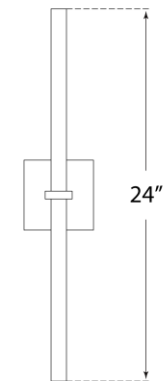

TEAR SHEET

Axis Large Linear Sconce

Item # KW 2736PN

Designer: Kelly Wearstler

Height: 24"

Width: 4.5"

Extension: 4"

Backplate: 4.5" Square

Finishes: AB, BZ, PN

Lightsource: Dedicated LED

Wattage: 20w (2400lm)

Weight: 4 Pounds

Top View

Side View

Front View