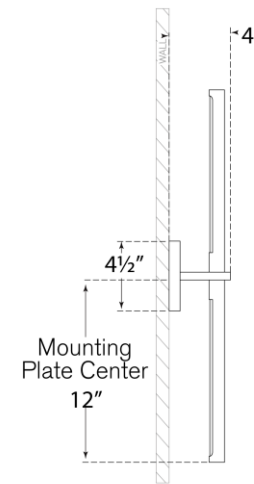

TEAR SHEET

Axis Large Linear Sconce

Item # KW 2736PN

Designer: Kelly Wearstler

Height: 24"

Width: 4.5"

Extension: 4"

Backplate: 4.5" Square

Finishes: AB, BZ, PN

Lightsource: Dedicated LED

Wattage: 20w (2400lm)

Weight: 4 Pounds

Top View

Side View

Front View