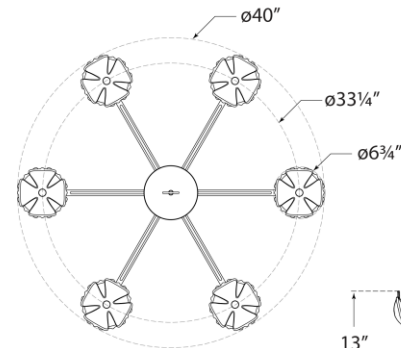

## Alberto Large Single Tier Chandelier

Item # JN 5004ABL

Designer: Julie Neill

Height: 46.75"

Width: 40"

Canopy: 5.5" Round

Finishes: AB, ABL, AGL, BSL, PW

Socket: 6 - E12 Candelabra

Wattage: 6 - 60 G16.5

Weight: 22 Pounds

Top View

Front View