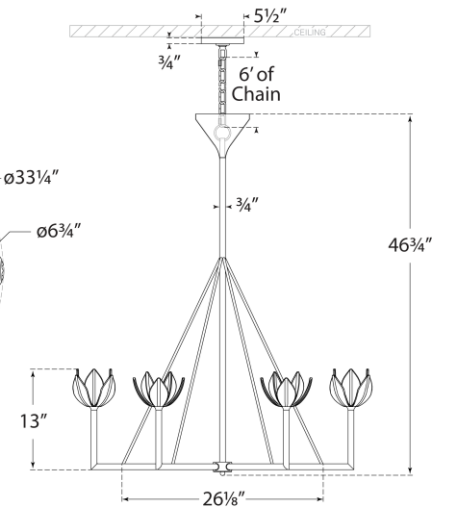

## Alberto Large Single Tier Chandelier

Item # JN 5004ABL

Designer: Julie Neill

Height: 46.75"

Width: 40"

Canopy: 5.5" Round

Finishes: AB, ABL, AGL, BSL, PW

Socket: 6 - E12 Candelabra

Wattage: 6 - 60 G16.5

Weight: 22 Pounds

Top View

Front View