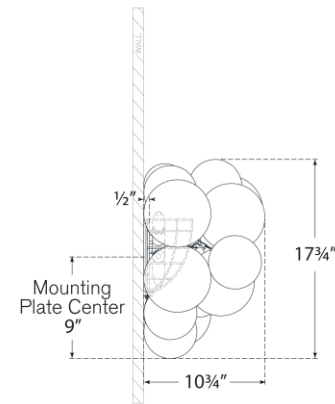

## Talia Large Sconce

Item # JN 2006BSL-CG

Designer: Julie Neill

Height: 17.75"

Width: 26.75"

Extension: 10.75"

Backplate: 6" Round

Finishes: BSL, G, PW

Glass Options: CG

Socket: 5 - E12 Candelabra

Wattage: 5 - 2.5 LED T6

Weight: 10 Pounds

Top View

Side View

Front View