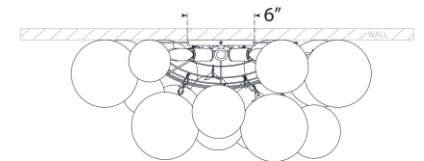

## Talia Large Sconce

Item # JN 2006BSL-CG

Designer: Julie Neill

Height: 17.75"

Width: 26.75"

Extension: 10.75"

Backplate: 6" Round

Finishes: BSL, G, PW

Glass Options: CG

Socket: 5 - E12 Candelabra

Wattage: 5 - 2.5 LED T6

Weight: 10 Pounds

Top View

Side View

Front View