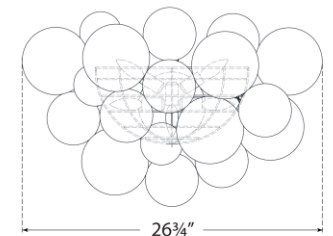

## Talia Large Sconce

Item # JN 2006BSL-CG

Designer: Julie Neill

Height: 17.75"

Width: 26.75"

Extension: 10.75"

Backplate: 6" Round

Finishes: BSL, G, PW

Glass Options: CG

Socket: 5 - E12 Candelabra

Wattage: 5 - 2.5 LED T6

Weight: 10 Pounds

Top View

Side View

Front View