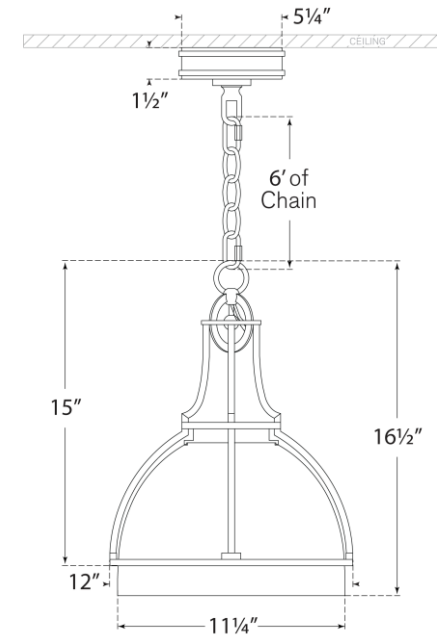

## Gracie Medium Dome Pendant

Item # CHC 5481AB-WG

Designer: Chapman & Myers

Height: 16.25"

Width: 12"

Canopy: 5.25" Round

Finishes: AB, AN, BZ, PN

Glass Options: CG, WG

Lightsource: Dedicated LED

Wattage: 15w (1300lm)

Weight: 11 Pounds

Front View