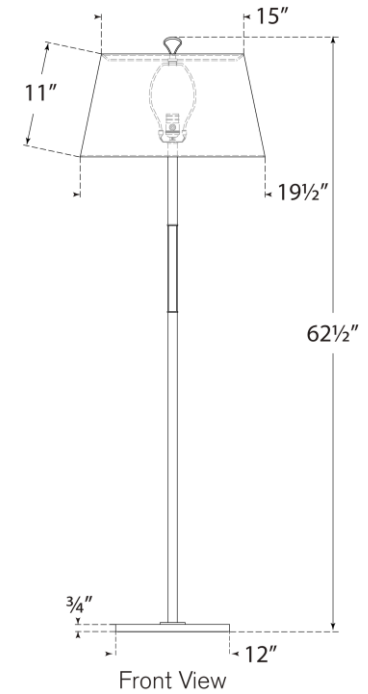

TEAR SHEET

Griffin Large Floor Lamp

Item # AL 1000BZ/CHC-L

Designer: Amber Lewis

Height: 62.5"

Width: 19.5"

Base: 12" Round

Finishes: BZ/CHC, HAB/SDL, PN/PAR

Shade Treatments: L

Shade Details: 15" x 19.5" x 11"

Socket: E26 Dimmer

Wattage: 15 LED A19

Weight: 18 Pounds

Top View

Front View