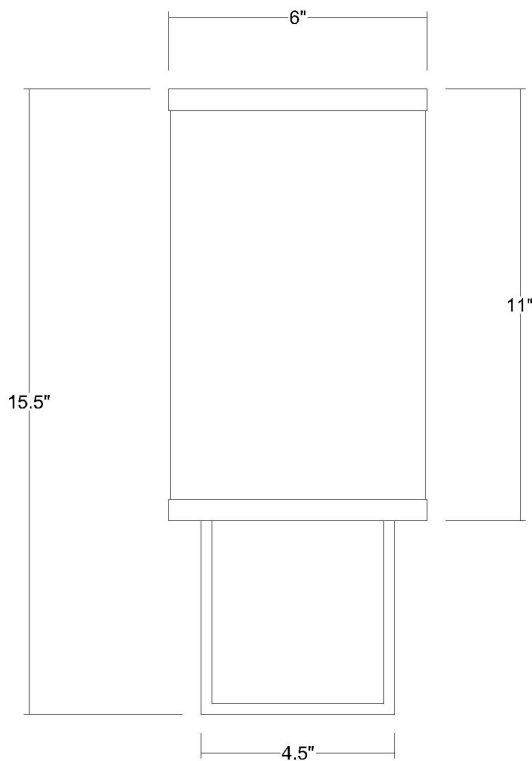

TW6600 FINESTRA ADA WALL SCONCE

Front view

Side view

Description:	Finestra ADA wall sconce
Finish:	Espresso/polished chrome
Dimensions:	15.5" H x 6" W x 4" ext. Height on center: 7.75"
Bulbs:	1 x 60W
Sockets:	120V E12 base
Shade:	Homespun linen
Installed Weight:	2.5 lbs.
Certification:	c UL

Material:	Steel and fabric
Glass:	NA
Back Plate Dimensions:	4.5" x 15.5"
Mounting Holes:	2.75" apart
Switch:	NA
Cord:	NA
Dimmable:	Yes