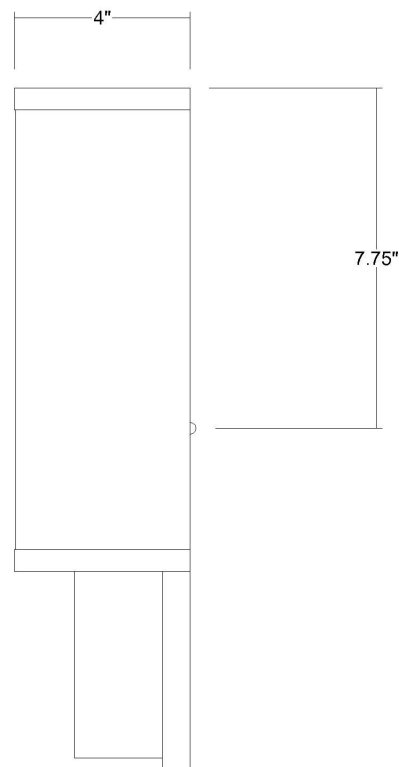

TW6600 FINESTRA ADA WALL SCONCE

Front view

Side view

Description:	Finestra ADA wall sconce
Finish:	Espresso/polished chrome
Dimensions:	15.5" H x 6" W x 4" ext. Height on center: 7.75"
Bulbs:	1 x 60W
Sockets:	120V E12 base
Shade:	Homespun linen
Installed Weight:	2.5 lbs.
Certification:	c UL

Material:	Steel and fabric
Glass:	NA
Back Plate Dimensions:	4.5" x 15.5"
Mounting Holes:	2.75" apart
Switch:	NA
Cord:	NA
Dimmable:	Yes