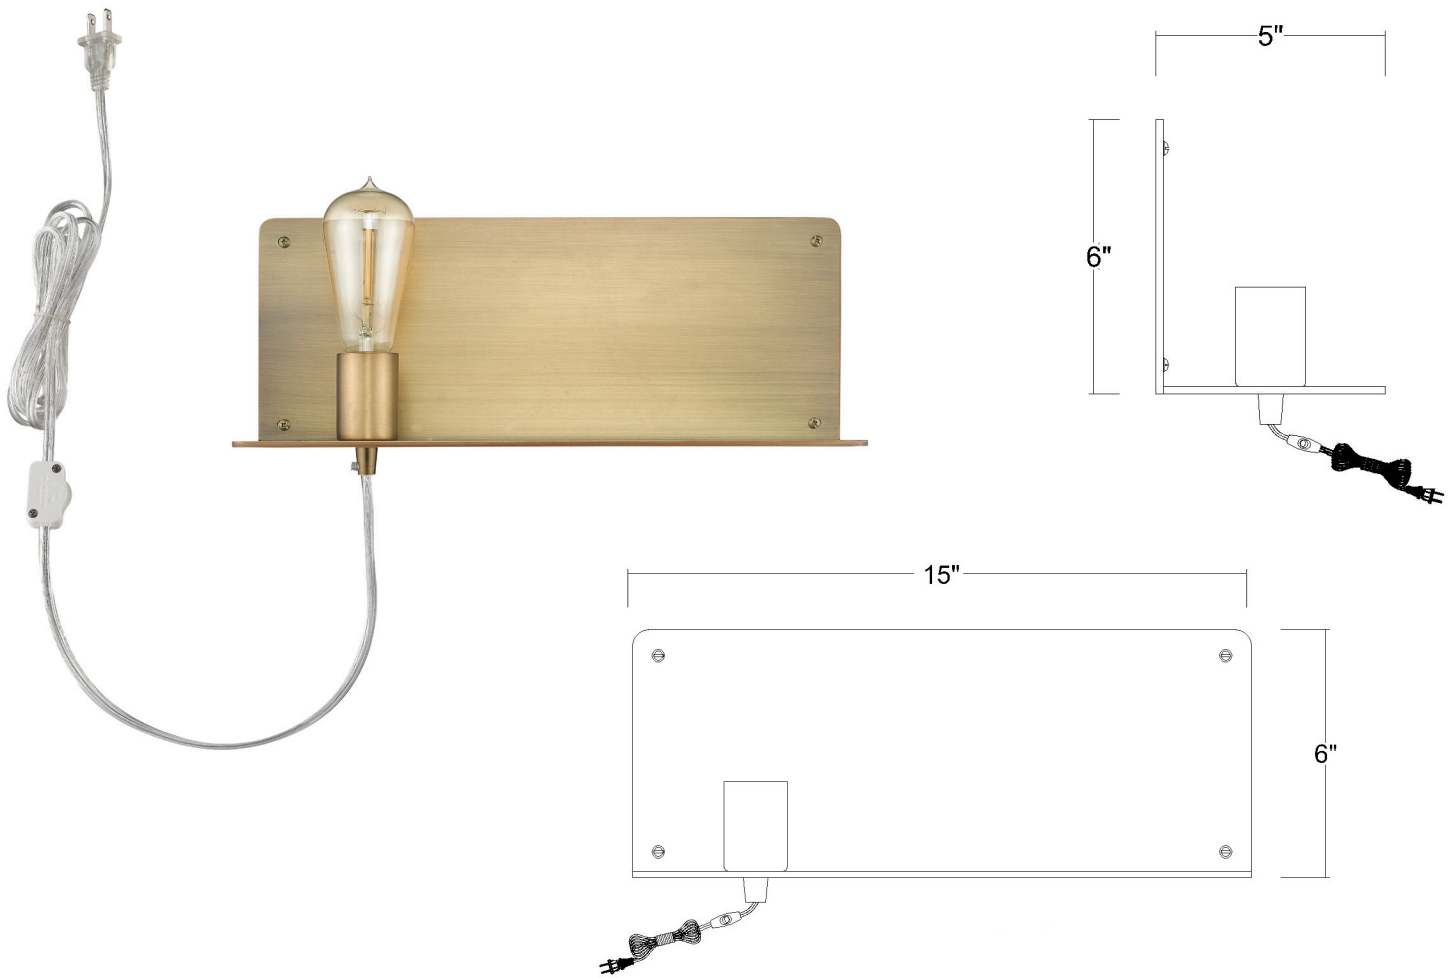

TW40072AB

ARRIS 1-LIGHT WALL SCONCE

Description: Arris 1-Light Wall Sconce

Finish: Aged Brass

Dimensions: 15" W x 6" H x 5" ext.

Bulbs: 1-60W Med.

Installed Weight: 7.25 lbs.

Certification: cUL / damp location

Material: Steel

Shades: NA

Glass: NA

Back Plate Dimensions: 15" x 6"

Cord: 6' clear plug-in

Switch: 3-way inline

Additional Finishes: NA