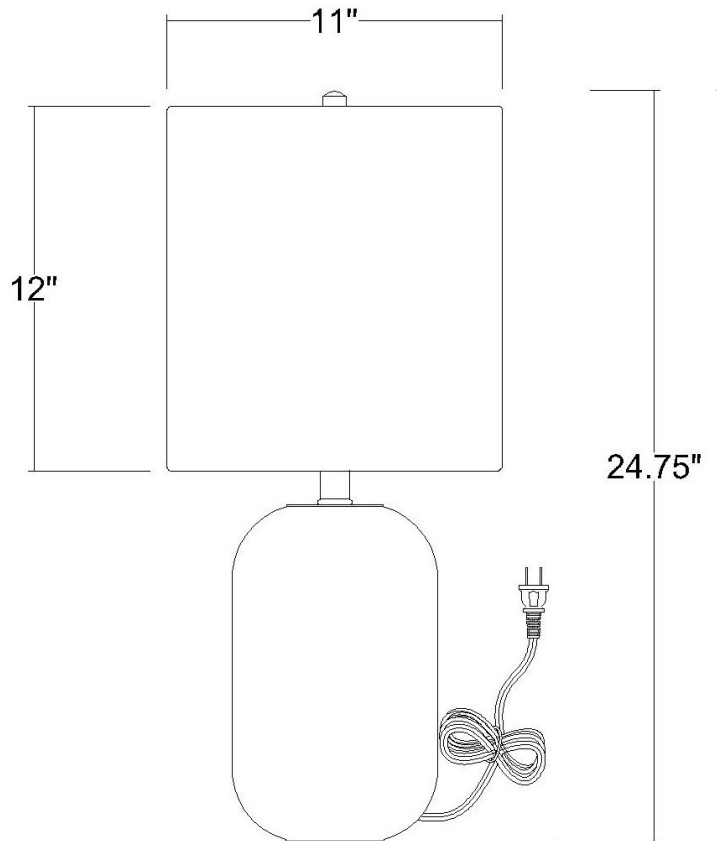

TT80158

TREND HOME 1-LIGHT TABLE LAMP

Description:	Trend Home 1-Light Table Lamp
Finish:	Polished nickel
Dimensions:	11" Sq. x 24-3/4" H
Bulbs:	1-150W Med.
Installed Weight:	9.7 lbs.
Certification:	cUL

Material:	Glass
Shade:	Seasalt Linen
Shade Dimensions:	11" Sq. x 12" H
Glass:	Gray and brown
Cord:	6' clear plug-in
Switch:	3-Way Rotary