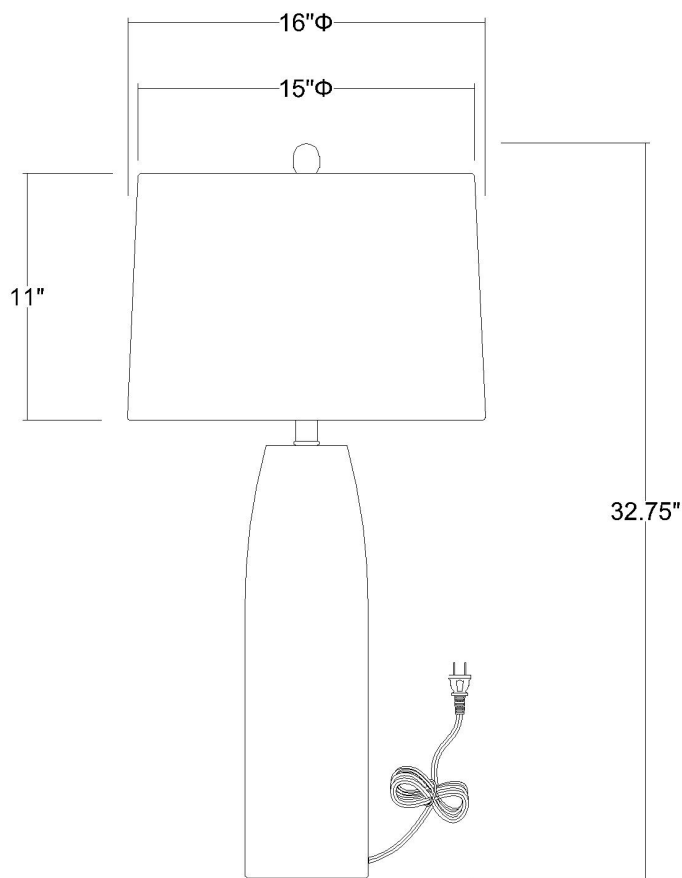

TT80157

TREND HOME 1-LIGHT TABLE LAMP

Description:	Trend Home 1-Light Table Lamp
Finish:	Polished nickel
Dimensions:	16" Dia. x 32-3/4" H
Bulbs:	1-150W Med.
Installed Weight:	8.5 lbs.
Certification:	cUL

Material:	Ceramic
Shade:	Seasalt Linen
Shade Dimensions:	15" x 16" tapered Dia. 11" H
Glass:	NA
Cord:	6' clear plug-in
Switch:	3-Way Rotary