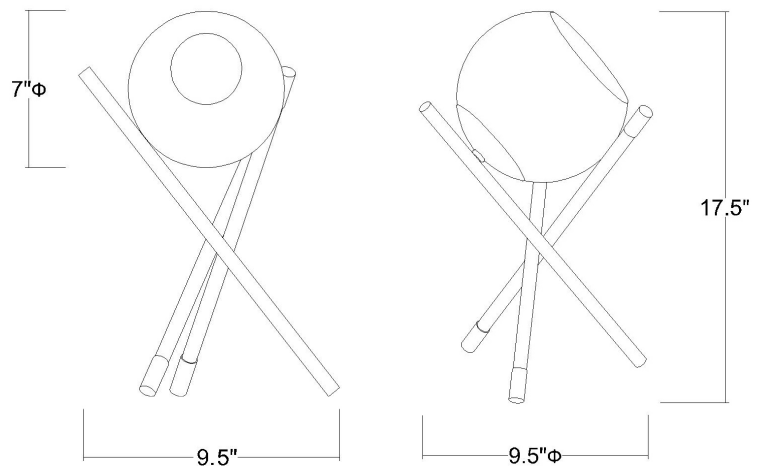

TT80050PN

TREND HOME 1-LIGHT TABLE LAMP

| | |
|--------------------------|---------------------------------|
| Description: | Trend Home 1-Light Table Lamp |
| Finish: | Polished Nickel |
| Dimensions: | 9-1/4" L x 9-1/2" W x 17-1/2" H |
| Bulbs: | 1-100W Med. |
| Installed Weight: | 5.1 lbs. |
| Certification: | cUL / dry location |

| | |
|--------------------------|------------------|
| Material: | Metal and glass |
| Shade: | Glass |
| Shade Dimensions: | NA |
| Glass: | Smoke |
| Cord: | 6' clear plug-in |
| Switch: | 3-way inline |