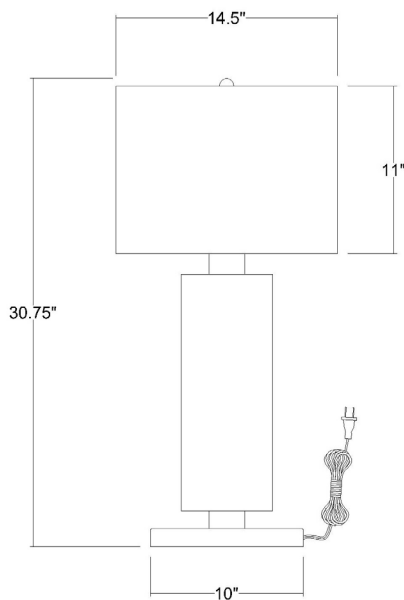

# TT7702-66 SHINE TABLE LAMP

Front view

Side view

<b>Description:</b>	Shine table lamp
<b>Finish:</b>	Hand painted weathered pewter
<b>Dimensions:</b>	30.75" H x 14.5" L x 7" W
<b>Bulbs:</b>	1 x 100W
<b>Sockets:</b>	120V E26 base
<b>Shade:</b>	Off-white shantung
<b>Installed Weight:</b>	11 lbs.
<b>Certification:</b>	c UL

<b>Material:</b>	Steel, fabric, acrylic
<b>Glass:</b>	NA
<b>Back Plate Dimensions:</b>	NA
<b>Mounting Holes:</b>	NA
<b>Switch:</b>	3-way metal switch
<b>Cord:</b>	Silver, 6' plug-in
<b>Dimmable:</b>	Yes