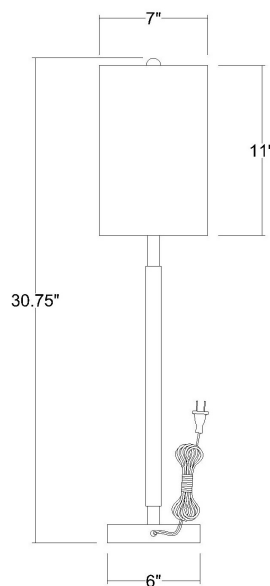

# TT7702-66 SHINE TABLE LAMP

Front view

Side view

<b>Description:</b>	Shine table lamp
<b>Finish:</b>	Hand painted weathered pewter
<b>Dimensions:</b>	30.75" H x 14.5" L x 7" W
<b>Bulbs:</b>	1 x 100W
<b>Sockets:</b>	120V E26 base
<b>Shade:</b>	Off-white shantung
<b>Installed Weight:</b>	11 lbs.
<b>Certification:</b>	c UL

<b>Material:</b>	Steel, fabric, acrylic
<b>Glass:</b>	NA
<b>Back Plate Dimensions:</b>	NA
<b>Mounting Holes:</b>	NA
<b>Switch:</b>	3-way metal switch
<b>Cord:</b>	Silver, 6' plug-in
<b>Dimmable:</b>	Yes