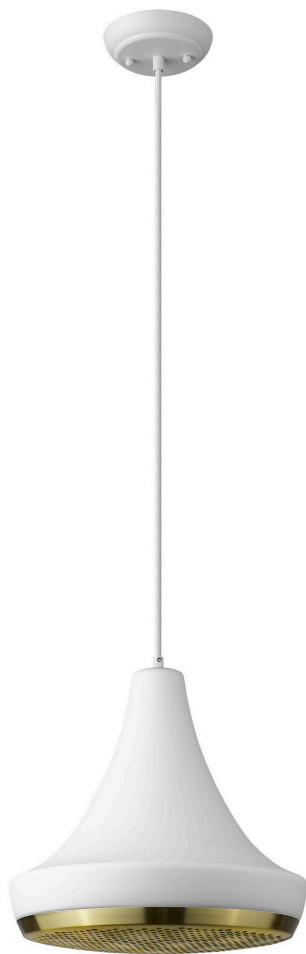

# TP30121WH

## THOLOS 1-LIGHT PENDANT

<b>Description:</b>	Tholos 1-Light Pendant
<b>Finish:</b>	White
<b>Dimensions:</b>	13-3/4" Dia. x 13-1/4" H
<b>Bulbs:</b>	1-60W Med.
<b>Installed Weight:</b>	8 lbs.
<b>Certification:</b>	ETL / dry location

<b>Material:</b>	Steel
<b>Shades:</b>	NA
<b>Glass:</b>	NA
<b>Canopy Dimensions:</b>	5-1/4" Dia.
<b>Chain/Wire:</b>	12' Wire
<b>Additional Finishes:</b>	NA