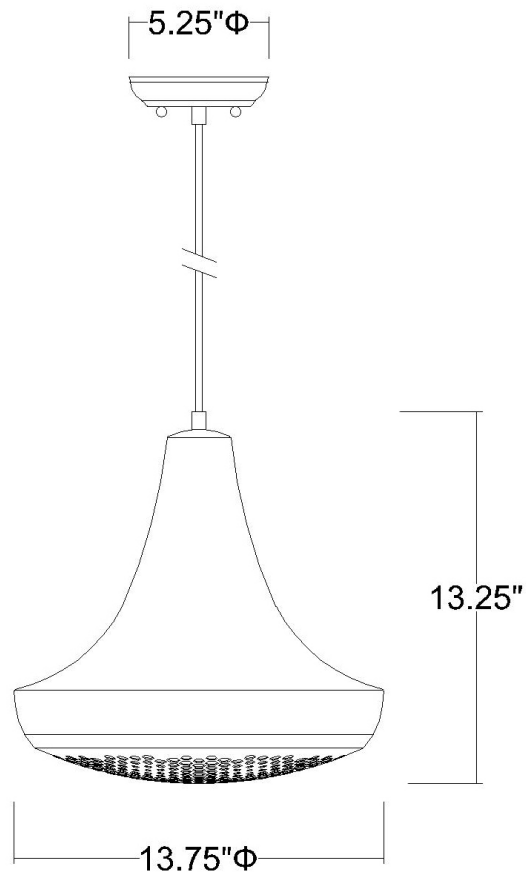

# TP30121WH

## THOLOS 1-LIGHT PENDANT

<b>Description:</b>	Tholos 1-Light Pendant
<b>Finish:</b>	White
<b>Dimensions:</b>	13-3/4" Dia. x 13-1/4" H
<b>Bulbs:</b>	1-60W Med.
<b>Installed Weight:</b>	8 lbs.
<b>Certification:</b>	ETL / dry location

<b>Material:</b>	Steel
<b>Shades:</b>	NA
<b>Glass:</b>	NA
<b>Canopy Dimensions:</b>	5-1/4" Dia.
<b>Chain/Wire:</b>	12' Wire
<b>Additional Finishes:</b>	NA