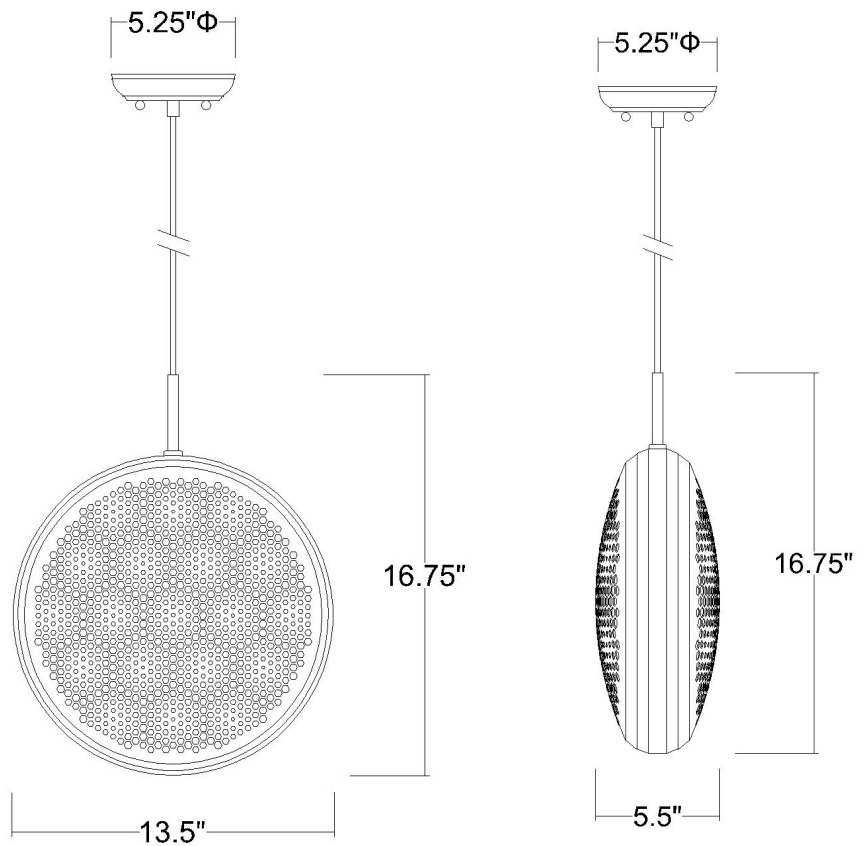

# TP30120BK

## THOLOS 1-LIGHT PENDANT

<b>Description:</b>	Tholos 1-Light Pendant
<b>Finish:</b>	Matte Black
<b>Dimensions:</b>	13-1/2" W x 5-1/2" D x 16-3/4" H
<b>Bulbs:</b>	1-60W Med.
<b>Installed Weight:</b>	4.2 lbs.
<b>Certification:</b>	ETL / dry location

<b>Material:</b>	Steel
<b>Shades:</b>	Steel
<b>Glass:</b>	NA
<b>Canopy Dimensions:</b>	5-1/4" Dia.
<b>Chain/Wire:</b>	12' Wire
<b>Additional Finishes:</b>	NA