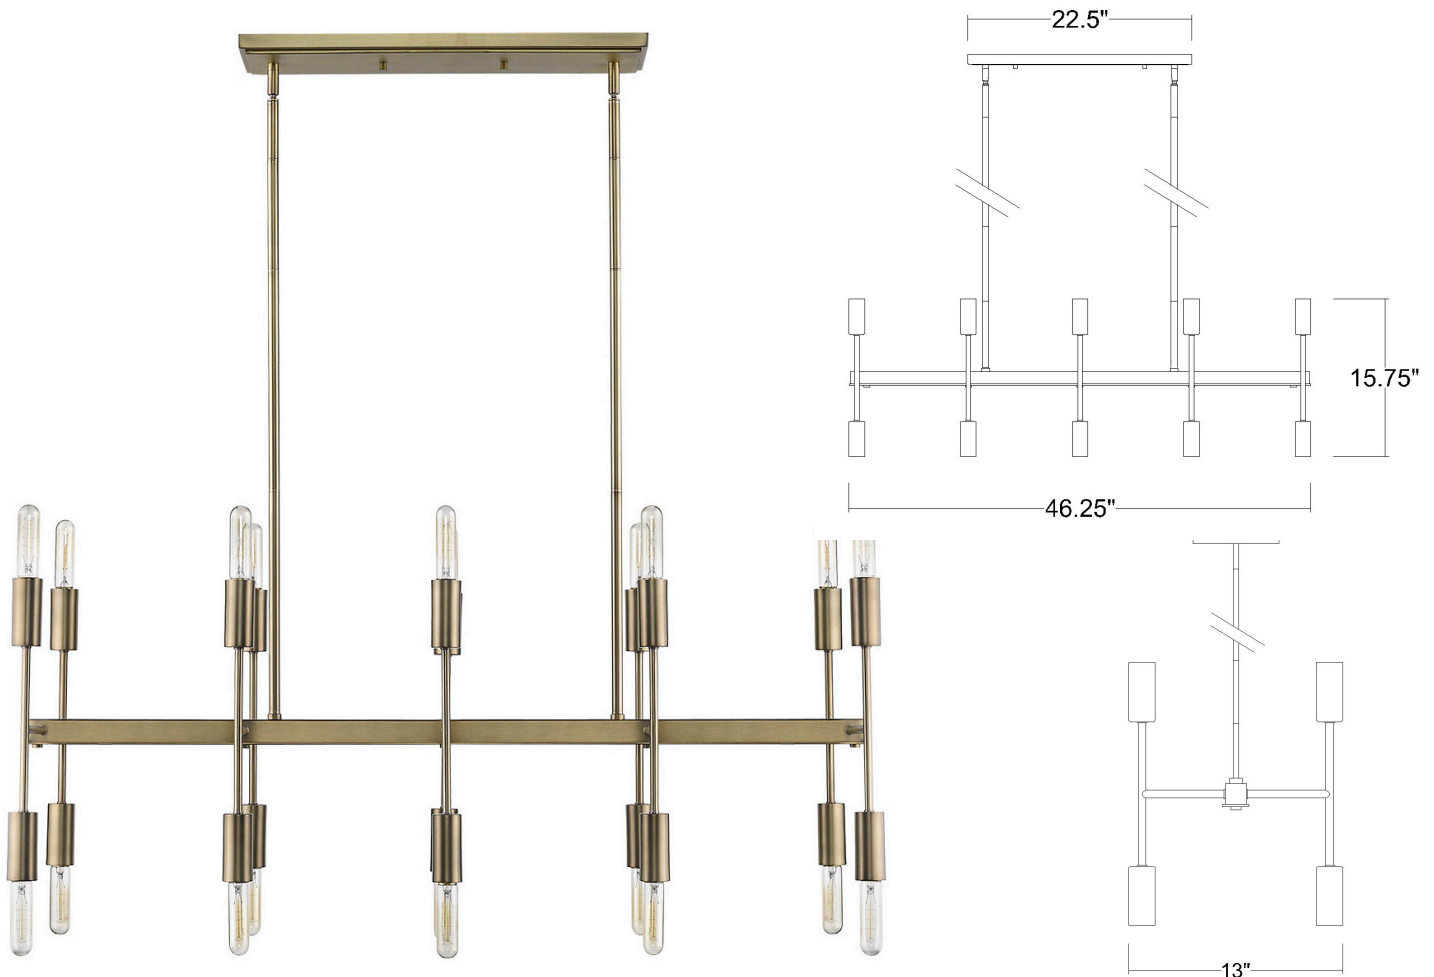

# TP20017AB

## PERRET 20-LIGHT CHANDELIER

<b>Description:</b>	Perret 20-Light Chandelier
<b>Finish:</b>	Aged Brass
<b>Dimensions:</b>	46-1/4" L x 13" W x 15-3/4" H
<b>Bulbs:</b>	20-40W Med.
<b>Installed Weight:</b>	21.3 lbs.
<b>Certification:</b>	cUL / dry location

*\*dimensions do not include bulbs*

<b>Material:</b>	Steel
<b>Shades:</b>	NA
<b>Glass:</b>	NA
<b>Canopy Dimensions:</b>	22-1/2" x 5"
<b>Chain/Wire:</b>	12' Wire
<b>Stems:</b>	6-12", 2-6", 2-3"
<b>Additional Finishes:</b>	NA