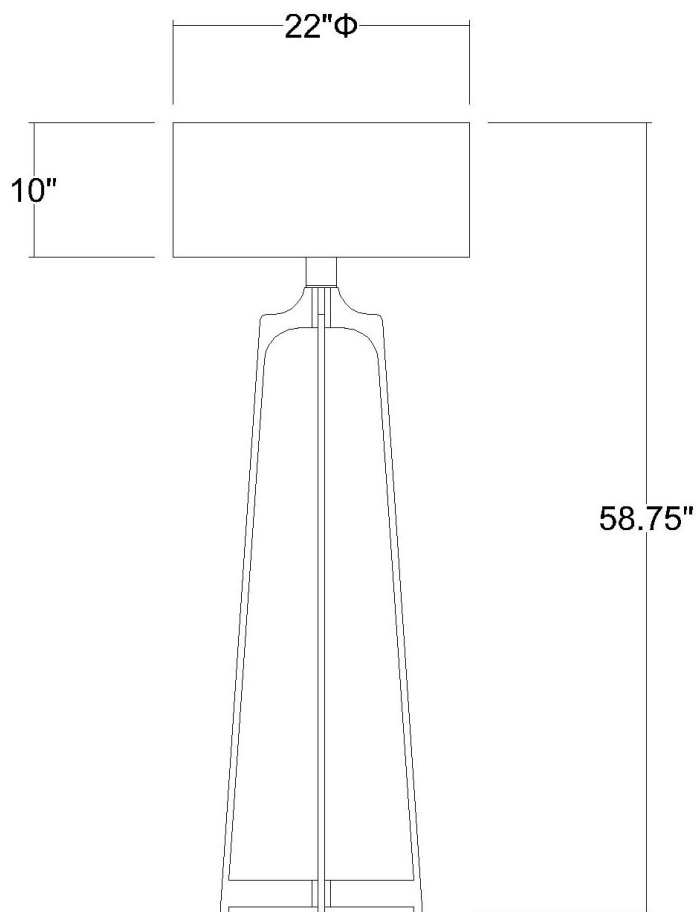

TF70020ORB LANCET 1-LIGHT FLOOR LAMP

Description:	Lancet 1-Light Floor Lamp
Finish:	Oil Rubbed Bronze
Dimensions:	22" Dia. x 58-3/4" H
Bulbs:	1-150W Med.
Installed Weight:	23.5 lbs.
Certification:	cUL

Material:	Metal and fabric
Shade:	Fabric
Shade Dimensions:	22" Dia. x 10" H
Glass:	NA
Cord:	8' black plug-in
Switch:	3-Way Rotary