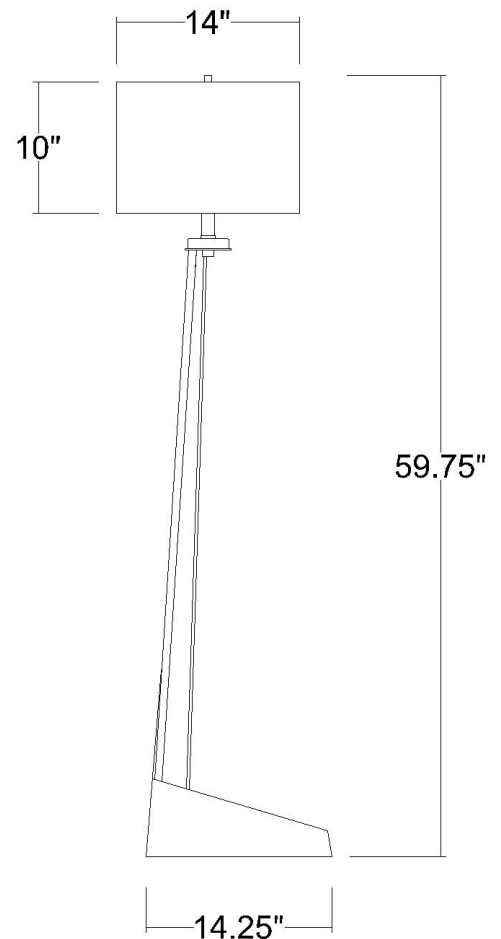

# TF70011AB STRATOS 1-LIGHT FLOOR LAMP

<b>Description:</b>	Stratos 1-Light Floor Lamp
<b>Finish:</b>	Aged Brass
<b>Dimensions:</b>	14-1/4" W x 16-1/2" D x 59-3/4" H
<b>Bulbs:</b>	1-100W Med.
<b>Installed Weight:</b>	13.4 lbs.
<b>Certification:</b>	cUL

<b>Material:</b>	Steel and fabric
<b>Shade:</b>	White Linen Hardback
<b>Shade Dimensions:</b>	14" Sq. x 10" H
<b>Glass:</b>	NA
<b>Cord:</b>	8' silver plug-in
<b>Switch:</b>	3-Way Rotary