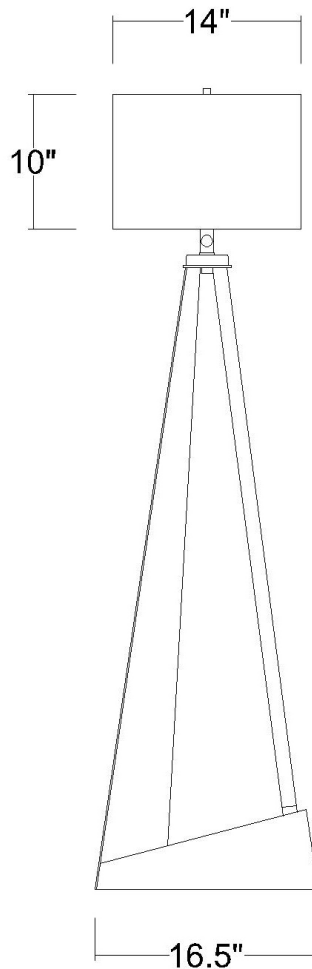

# TF70011AB STRATOS 1-LIGHT FLOOR LAMP

<b>Description:</b>	Stratos 1-Light Floor Lamp
<b>Finish:</b>	Aged Brass
<b>Dimensions:</b>	14-1/4" W x 16-1/2" D x 59-3/4" H
<b>Bulbs:</b>	1-100W Med.
<b>Installed Weight:</b>	13.4 lbs.
<b>Certification:</b>	cUL

<b>Material:</b>	Steel and fabric
<b>Shade:</b>	White Linen Hardback
<b>Shade Dimensions:</b>	14" Sq. x 10" H
<b>Glass:</b>	NA
<b>Cord:</b>	8' silver plug-in
<b>Switch:</b>	3-Way Rotary