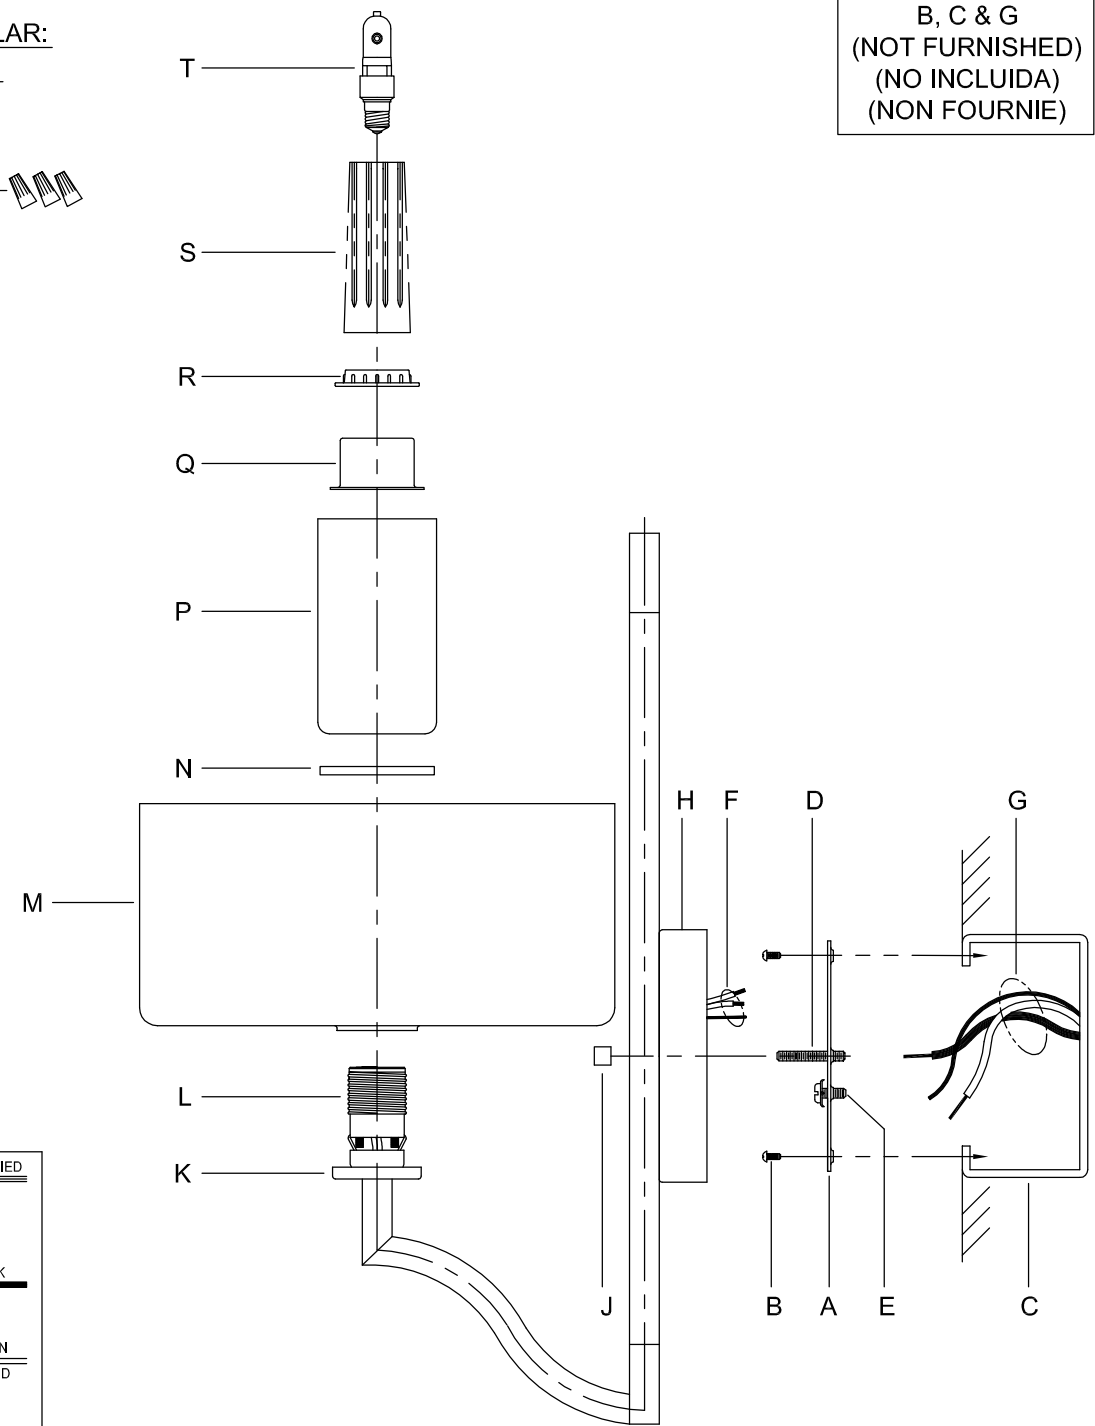

Assembly & Installation Instructions

CAUTION: Read instructions carefully and turn electricity off at main circuit breaker panel before beginning installation.

7046

*****

WARNING - If any Special Control Devices are used with this Fixture, Follow the Instructions Carefully to assure full compliance with N.E.C. requirements. If there are any questions, contact a Qualified Electrical Contractor.

WARNING - This product contains chemicals known to the State of California to cause cancer, birth defects and /or other reproductive harm. Thoroughly wash hands after installing, handling, cleaning, or otherwise touching this product.

CAUTION - All glass is fragile, use care when handling Glass component(s) and or Lamp(s).

*****

ASSEMBLY STEPS:
PASOS PARA ENSAMBLAR:
MODE D'ASSEMBLAGE:

1. D,E → A
2. B,A → C
3. F → G
4. H,J → D
5. M → K
6. N,P,Q,R,S → L
7. T → L

B, C & G
(NOT FURNISHED)
(NO INCLUIDA)
(NON FOURNIE)