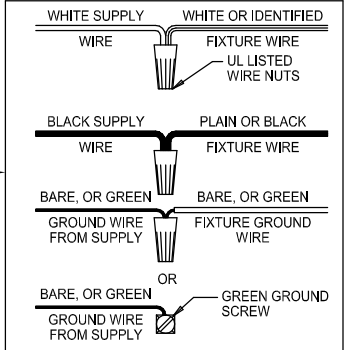

Assembly & Installation Instructions

CAUTION: Read instructions carefully and turn electricity off at main circuit breaker panel before beginning installation.

7046

*****

WARNING - If any Special Control Devices are used with this Fixture, Follow the Instructions Carefully to assure full compliance with N.E.C. requirements. If there are any questions, contact a Qualified Electrical Contractor.

WARNING - This product contains chemicals known to the State of California to cause cancer, birth defects and /or other reproductive harm. Thoroughly wash hands after installing, handling, cleaning, or otherwise touching this product.

CAUTION - All glass is fragile, use care when handling Glass component(s) and or Lamp(s).

*****

ASSEMBLY STEPS:
PASOS PARA ENSAMBLAR:
MODE D'ASSEMBLAGE:

1. D,E → A
2. B,A → C
3. F → G
4. H,J → D
5. M → K
6. N,P,Q,R,S → L
7. T → L

B, C & G
(NOT FURNISHED)
(NO INCLUIDA)
(NON FOURNIE)