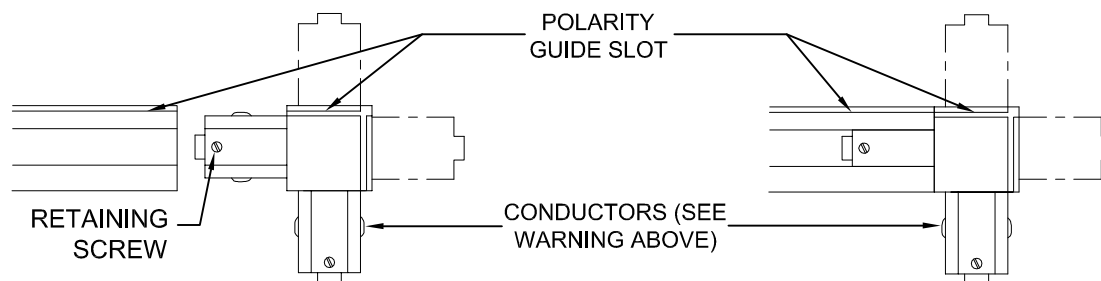

IMPORTANT SAFETY INSTRUCTIONS SAVE THESE INSTRUCTIONS

REFER TO THEM WHEN ADDITIONS TO OR CHANGES IN THE TRACK CONFIGURATION ARE MADE

- *****
- 1 - THIS TRACK ACCESSORY is to be used with PROGRESS TRACK 1 TRACK only.
 - 2 - DO NOT attempt to power this TRACK ACCESSORY with any form of power supply cord from a wall receptacle, or to attach any form of convenience receptacle to this TRACK ACCESSORY.
 - 3 - Use of this TRACK SYSTEM with dimmers, timing controls, energy saving devices, special security switching, or other devices could create a safety hazard, Obtain professional advice before using this TRACK SYSTEM with other devices.
- *****

FOR TRACK CONNECTORS CROSS , T & L

WARNING ! DO NOT turn on power to TRACK until this CONNECTOR is fully installed in all TRACK sections to be connected. Exposed CONDUCTORS become electrically LIVE and DANGEROUS immediately, when power is turned on.

- 1- Loosen RETAINING SCREWS on CONNECTOR and insert CONNECTOR into TRACK (SEE WARNING ABOVE).
NOTE: CONNECTOR will only fit into TRACK one way with POLARITY GUIDE SLOT on CONNECTOR in line with POLARITY GUIDE SLOTS on TRACK sections.
- 2- After TRACK sections are connected. tighten RETAINING SCREWS.